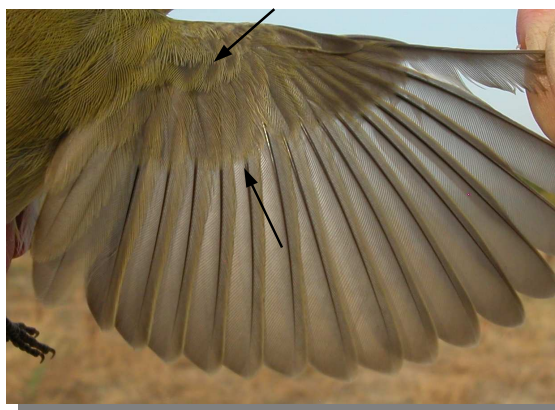

Juvenile with fresh plumage.

1st year autumn/2nd year spring with moult limit between moulted fresh wing feathers and juvenile retained.

Adult without moult limits on the wing.

MOULT

Complete **postbreeding** moult, usually finished late September. Partial **postjuvenile** moult, including lesser and median coverts and inner greater coverts; some birds can moult all greater coverts, tertials and some flight feathers; usually finished in September.

NOTE: this is a just described species, so its moult strategy is not well known.

Iberian Chiffchaff. Extent of postjuvenile moult.

PHENOLOGY

I	II	III	IV	V	VI	VII	VIII	IX	X	XI	XII

STATUS IN ARAGON

Summer visitor. Breeds scarcely in Pyrenees and Sistema Iberico.

380a Iberian Chiffchaff

Iberian Chiffchaff. Legs colour and wing formula: emargination to 5th primary; primaries 7th and 8th with the same length.

Iberian Chiffchaff. Autumn. Upperparts pattern: 1st year (12-IX).

Iberian Chiffchaff. Autumn. Head pattern: 1st year (12-IX).

Iberian Chiffchaff. Autumn. Breast pattern: 1st year (12-IX).

Iberian Chiffchaff. Autumn. 1st year: pattern of wing (12-IX).

Iberian Chiffchaff. Autumn. Tail pattern: 1st year (12-IX).