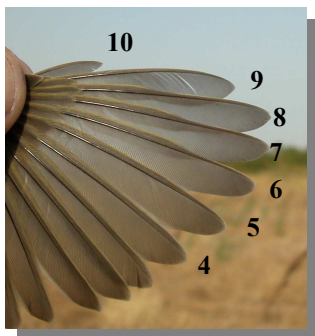

380a Iberian Chiffchaff

Iberian Chiffchaff. Autumn. 1st year (12-XI).

IBERIAN CHIFFCHAFF (*Phylloscopus ibericus*)

IDENTIFICATION

11-12 cm. Green upperparts; white breast with yellow streaks; dark legs; in wing, 7th and 8th primaries have the same length, 9th primary has the same length than 4rd or between 3rd and 4th or between 4th and 5th, emargination to 5th primary.

Juvenile with fresh plumage.

1st year autumn/2nd year spring with moult limit between moulted fresh wing feathers and juvenile retained.

Adult without moult limits on the wing.

MOULT

Complete **postbreeding** moult, usually finished late September. Partial **postjuvenile** moult, including lesser and median coverts and inner greater coverts; some birds can moult all greater coverts, tertials and some flight feathers; usually finished in September.

NOTE: this is a just described species, so its moult strategy is not well known.

Iberian Chiffchaff. Extent of postjuvenile moult.

PHENOLOGY

I	II	III	IV	V	VI	VII	VIII	IX	X	XI	XII

STATUS IN ARAGON

Summer visitor. Breeds scarcely in Pyrenees and Sistema Iberico.

380a Iberian Chiffchaff

Iberian Chiffchaff. Legs colour and wing formula: emargination to 5th primary; primaries 7th and 8th with the same length.

Iberian Chiffchaff. Autumn. Upperparts pattern: 1st year (12-IX).