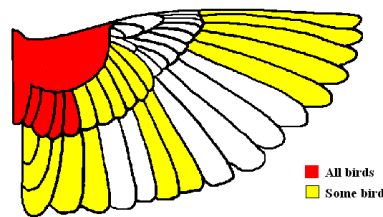

Iberian Chiffchaff. Extent of postjuvenile moult.

PHENOLOGY

I	II	III	IV	V	VI	VII	VIII	IX	X	XI	XII

STATUS IN ARAGON

Summer visitor. Breeds scarcely in Pyrenees and Sistema Iberico.